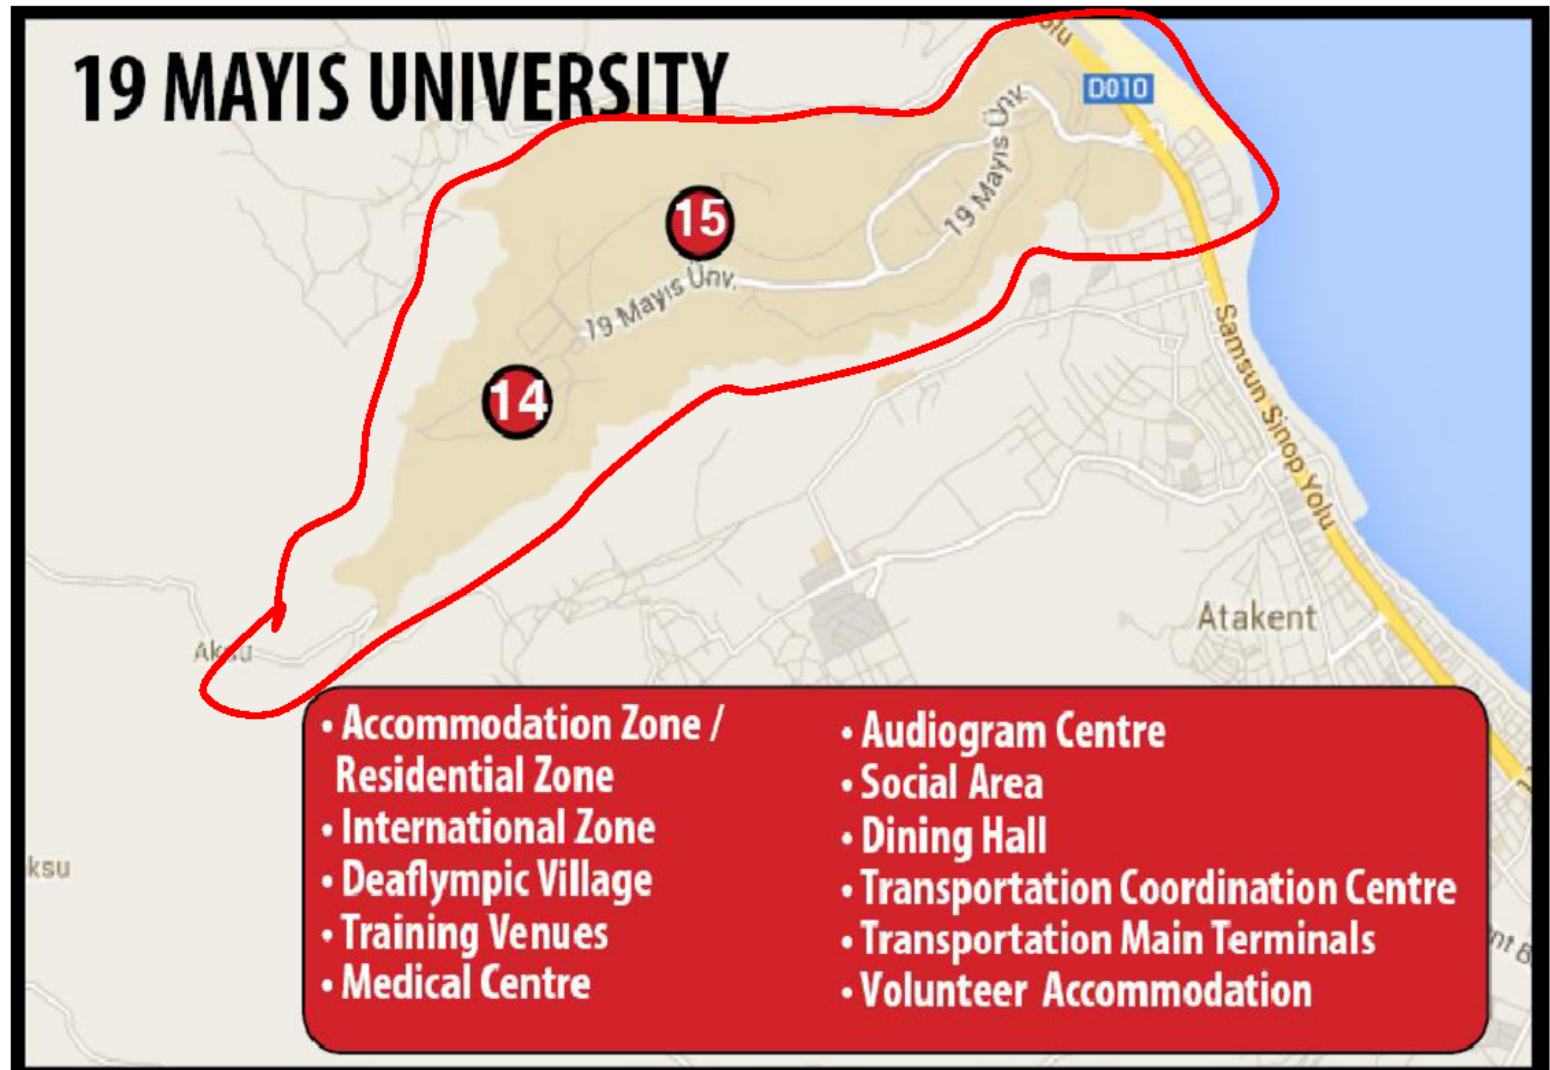

## Map of Samsun Hotels

- A** Ondokuz Mayıs University
- B** Sheraton Grand Samsun Hotel
- C** Anemon Hotel
- D** Serra Hotel
- E** Neba Royal Hotel
- G** Grand Amisos Hotel
- F** Grand Atakum Hotel

---

# Accommodation Facilities in Deaflympics Village

- The biggest Deaflympics Village ever is finished.

- ✓ Accommodation Blocks
- ✓ Athletes Rooms
- ✓ Head of Delegation's Room
- ✓ Head of Delegation's Office
- ✓ Medical Room & Massage Rooms
- ✓ DOC Office
- ✓ ICSD Office
- ✓ Lunch Box Request Office
- ✓ Social Area
- ✓ Cafeteria
- ✓ Men & Women Hair Dresser
- ✓ Dry Cleaning
- ✓ Transportation Information Desk
- ✓ Souvenir Store
- ✓ Health Center