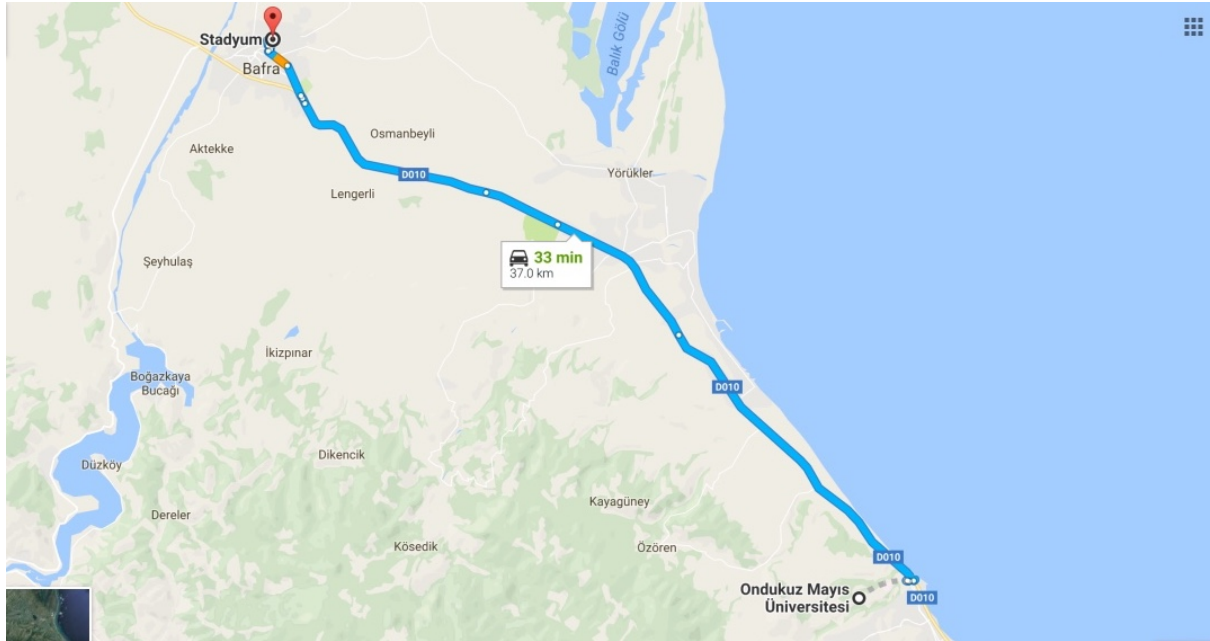

## Deaflympics Football Venue 1 - Bafra Stadium

45kms from Deaflympics Village / 55 minutes journey

Stadyum, Kemalpaşa, 55400 Bafra/Samsun, Turkey

**Bafra Stadium / BAFRA**

**FOOTBALL**

**TRANSPORT INFO**

Stadium where competitions will be held is located in the county of Bafra. Please make sure you check the distance and public transportation schedules in order to arrive in time.