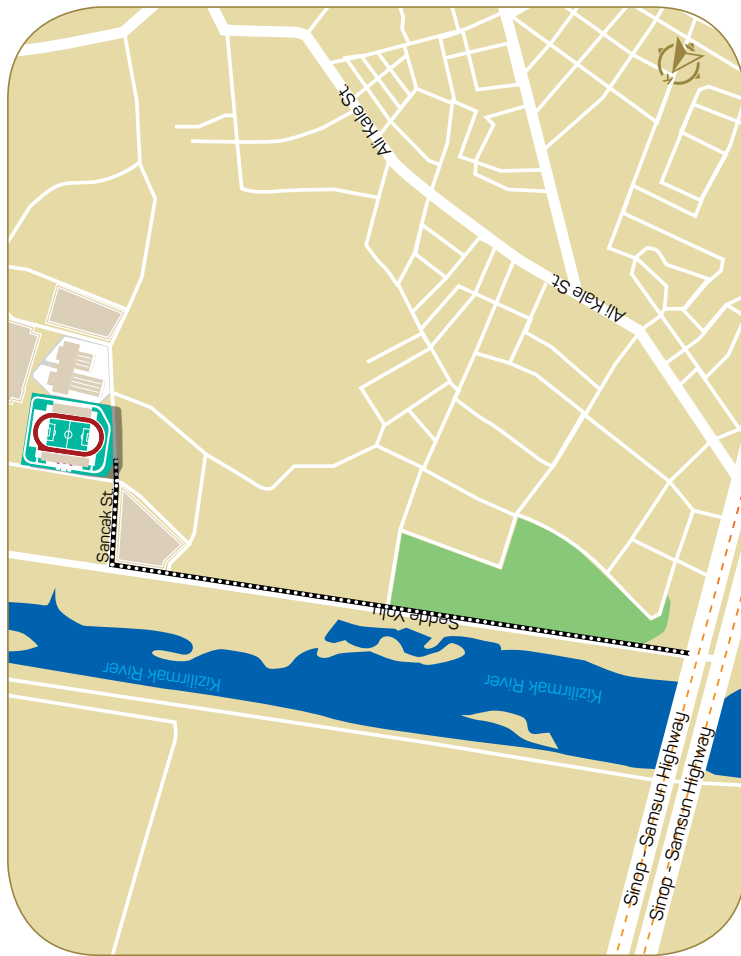

## Deaflympics Football Venue 1 - Bafra Stadium

45kms from Deaflympics Village / 55 minutes journey

Stadyum, Kemalpaşa, 55400 Bafra/Samsun, Turkey

**Bafra Stadium / BAFRA**

**FOOTBALL**

**TRANSPORT INFO**

Stadium where competitions will be held is located in the county of Bafra. Please make sure you check the distance and public transportation schedules in order to arrive in time.

**CONTEST CALENDAR**

- 18 JULY Tue 2017
- 19 JULY Wed 2017
- 20 JULY Thu 2017
- 21 JULY Fri 2017
- 22 JULY Sat 2017
- 23 JULY Sun 2017
- 24 JULY Mon 2017
- 25 JULY Tue 2017
- 26 JULY Wed 2017
- 27 JULY Thu 2017
- 28 JULY Fri 2017
- 29 JULY Sat 2017
- 30 JULY Sun 2017

● None Contest ○ Contest Day

**TRANSPORTATION**

- Tramway Station
- Tramway Road
- Bus Station
- Highway
- Spectator Way

ENTRANCE / EXIT

FIELD LAYOUT

- Entrance/Exit
- Stairs
- Mosque

- Buffet
- Health Unit