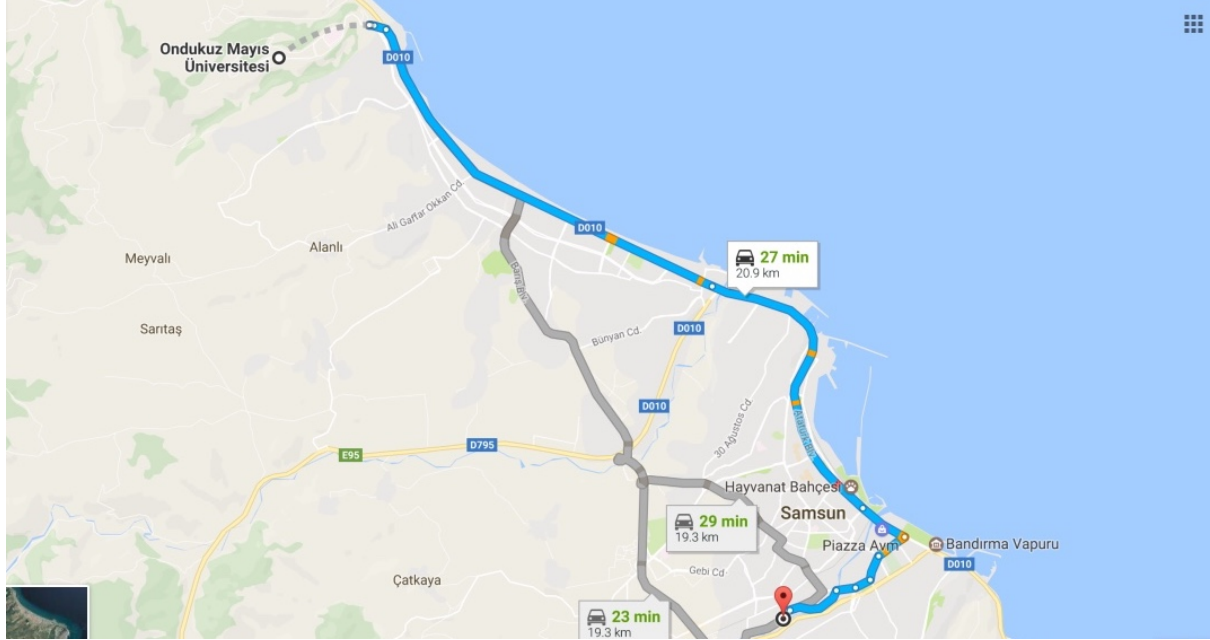

DeaflympicsGB

Deaflympics Football Venue 4 - Derebahce Stadium

25kms from Deaflympics Village / 40 minutes journey

Gazi Stadyumu, Derebahçe, 55060 İlkadım/Samsun, Turkey

Derebahçe Stadium / İLKADIM

FOOTBALL

TRANSPORT INFO

In order to arrive in the sports hall where competition will be held, please check the travel time and public transportation schedules.

BUS STATION

CONTEST CALENDAR

• 18	JULY	Tue	2017
• 19	JULY	Wed	2017
• 20	JULY	Thu	2017
• 21	JULY	Fri	2017
• 22	JULY	Sat	2017
• 23	JULY	Sun	2017
• 24	JULY	Mon	2017
• 25	JULY	Tue	2017
• 26	JULY	Wed	2017
• 27	JULY	Thu	2017
• 28	JULY	Fri	2017
• 29	JULY	Sat	2017
• 30	JULY	Sun	2017

● None Contest ○ Contest Day

TRANSPORTATION

Tramway Station
 Tramway Road
 Bus Station
 Highway
 Spectator Way

ENTRANCE / EXIT

1st FLOOR