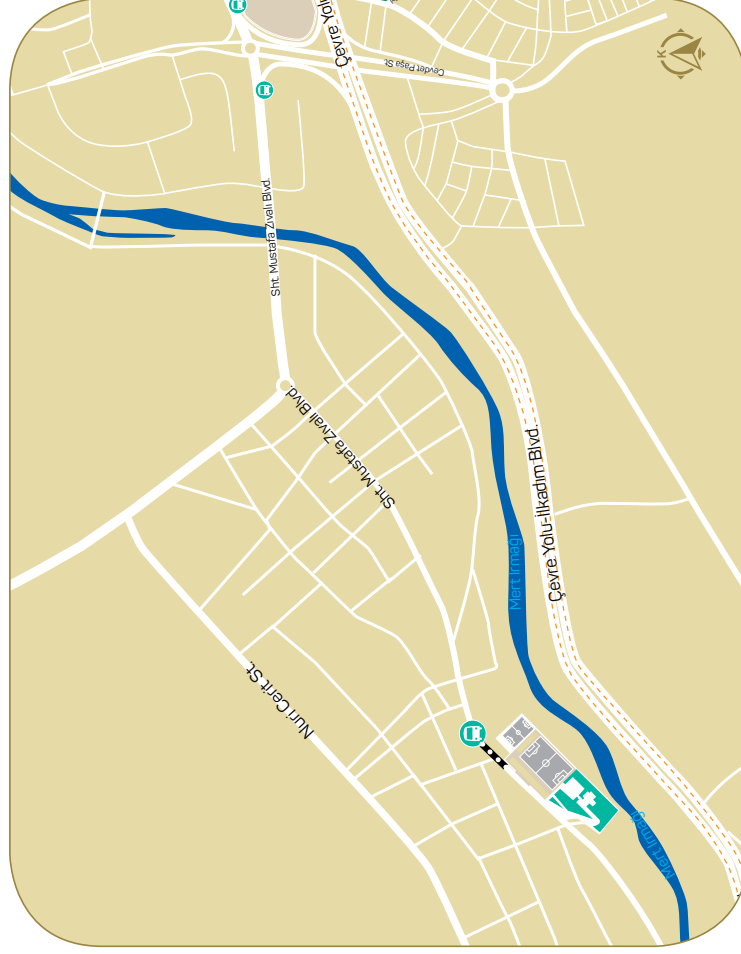

DeaflympicsGB

Deaflympics Football Venue 4 - Derebahce Stadium

25kms from Deaflympics Village / 40 minutes journey

Gazi Stadyumu, Derebahçe, 55060 İlkadım/Samsun, Turkey

Derebahçe Stadium / İLKADIM

FOOTBALL

TRANSPORT INFO

In order to arrive in the sports hall where competition will be held, please check the travel time and public transportation schedules.

BUS STATION

CONTEST CALENDAR

• 18	JULY	Tue	2017
• 19	JULY	Wed	2017
• 20	JULY	Thu	2017
• 21	JULY	Fri	2017
• 22	JULY	Sat	2017
• 23	JULY	Sun	2017
• 24	JULY	Mon	2017
• 25	JULY	Tue	2017
• 26	JULY	Wed	2017
• 27	JULY	Thu	2017
• 28	JULY	Fri	2017
• 29	JULY	Sat	2017
• 30	JULY	Sun	2017

● None Contest ○ Contest Day

TRANSPORTATION

Tramway Station
 Tramway Road
 Bus Station
 Highway
 Spectator Way

ENTRANCE / EXIT

1st FLOOR